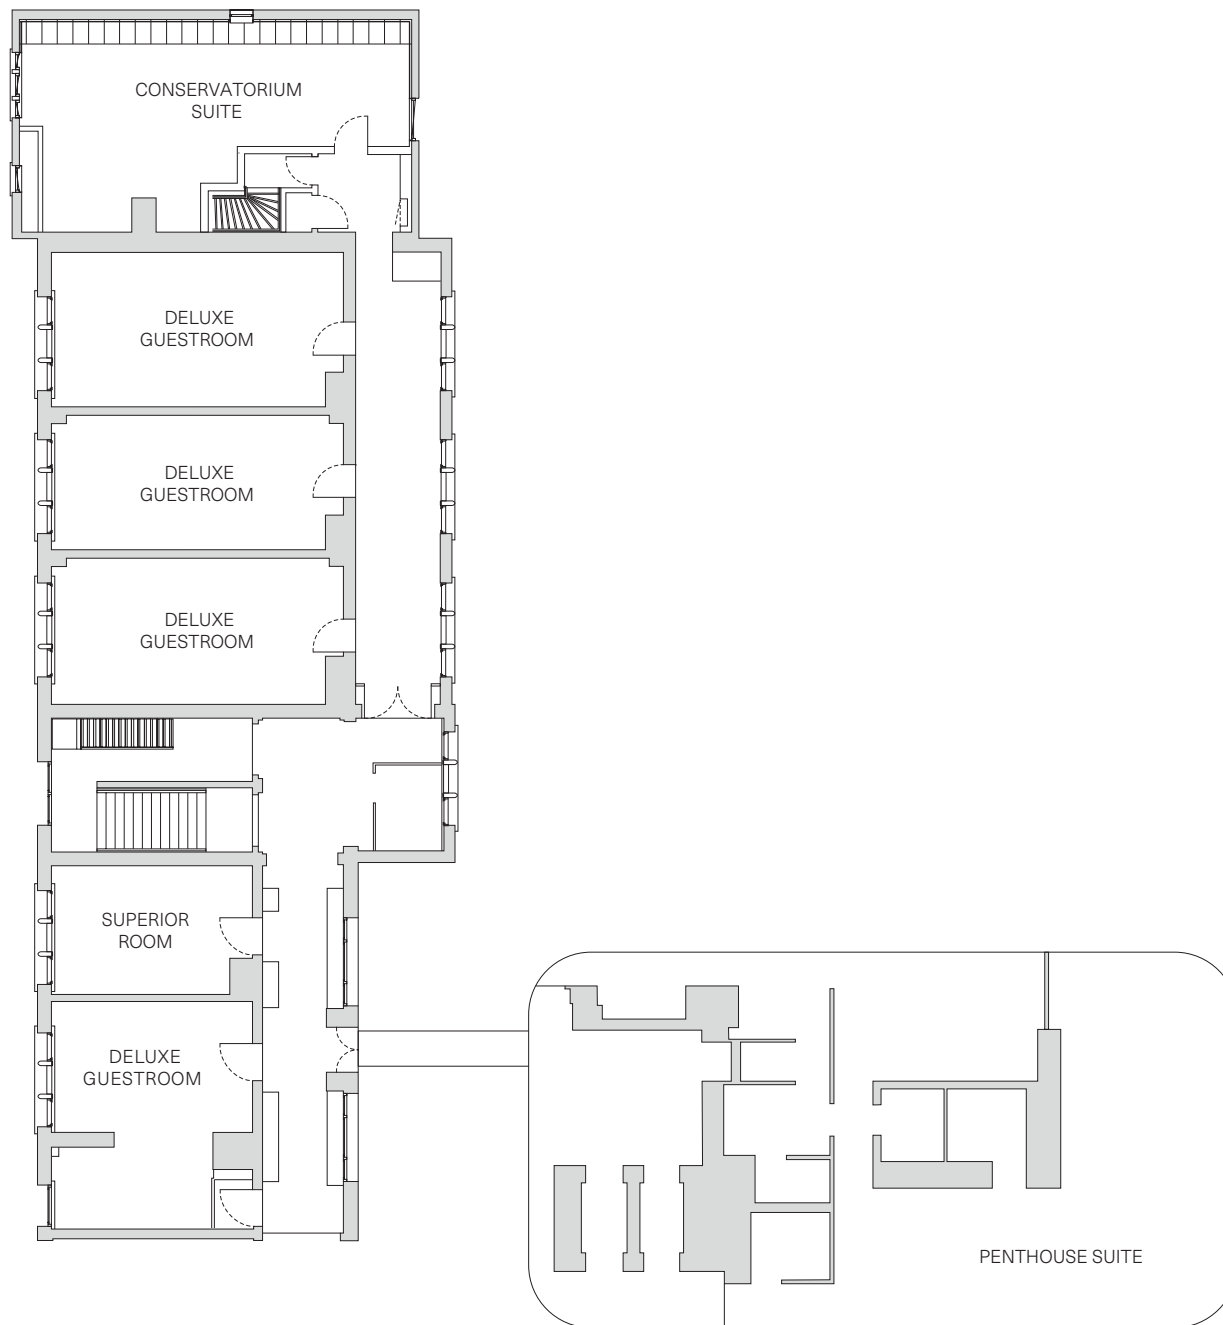

#### KEY FEATURES

- Suite size 170m<sup>2</sup>/1829 ft<sup>2</sup>
- One bedroom suite
- Large, separate living area
- Large rainfall shower
- Deep soaking marble bathtub
- Dining room with a support pantry for special events for up to eight guests
- Walk-in closet
- Floor-to-ceiling windows
- Super-large 80-inch monitor screen
- Private entrance as well as a second side entrance, direct access to the garage and a separate area for styling with a special make-up desk
- Access to the garage
- In suite fully equipped pantry
- Business desk

#### **PENTHOUSE WING**

It is possible to reserve the entire sixth floor privately together with the Penthouse Suite.

The private Penthouse Wing offers up to six extra separate bedrooms and can host up to 17 guests in total.